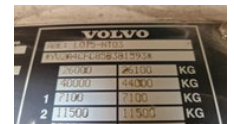

Volvo FH 12.420 6X2. BDF. LOCATION : SJAELLAND - 4180 SORO - AS IS, WHERE IS

Algemene kenmerken

| | |
|--------------------------|--------------------------|
| Merk | Volvo |
| Model | FH 12.420 |
| Subcategorie | Chassis cabine |
| Containersysteem | cabine |
| Tellerstand | 782.225km |
| Datum eerste registratie | 30-09-2005 |
| Kleur | Wit |
| Conditie | Gebruikt |
| Algemene staat | generalCondition.average |
| Brandstof | Diesel |
| Emissieklasse | Euro 3 |
| Referentie | 6055 |

Eigenschappen

| | |
|---------------|--------------------|
| Ledig gewicht | 9.700kg |
| GVW | 26.000kg |
| Cabine | Slaapcabine |
| Serienummer | YV2A4CFC85 B381593 |

Volvo FH 12.420 6X2. BDF. LOCATION : SJAELLAND - 4180 SORO - AS IS, WHERE IS

Technische specificaties

| | |
|----------------|----------------|
| Aantal assen | 3 |
| Asconfiguratie | 6x2 |
| Transmissie | Handgeschakeld |

Omschrijving

OBS.PRICE WITH OUT CONTAINER ! OBS - OBS - OBS ENGINE TYPE D12 D 420.309 KW. GEARBOX TYPE.VT 2214 B.MANUEL. REARAXEL TYPE RSS 1344 B. 2,85-1. WHEEL SIZE. 295X80X22,5 90%90%- 315X70X22,5.80%80%80%80%. 315X70X22,5.80%80%80%80%. SUSPENTION TYPE. FULL AIR. CAB WITH 2 BEDS & A/C. TRUCK DIMENSIONS. L X W X H. 10,40 X 2,55 X 4,00. KOPI.O.P.P. OBS.PRICE WITH OUT CONTAINER !