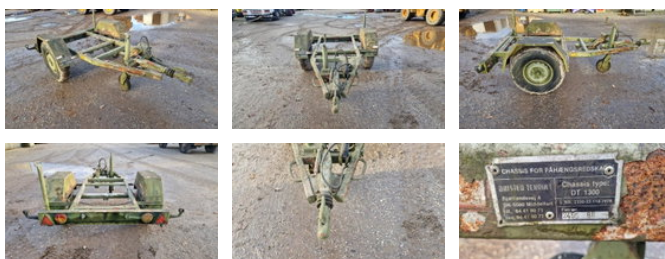

DALSTED DT 1300 - LOCATION: SJAELLAND - 4180 SORØ EX-ARMY. 1/4 Ton - PLATTFORM TRAILER

General features

Brand DALSTED DT 1300 - LOCATION:
SJAELLAND - 4180 SORØ

Subcategory Miscellaneous item

Construction year 1998

Condition Used

Reference 67.861

Characteristics

Serial number

FAB . NR. 2495-98

DALSTED DT 1300 - LOCATION: SJAELLAND - 4180 SORØ EX-ARMY. 1/4 Ton - PLATTFORM TRAILER

Description

750 X 16. INDVID NR.67-861 CHASSIS NR.2495-98