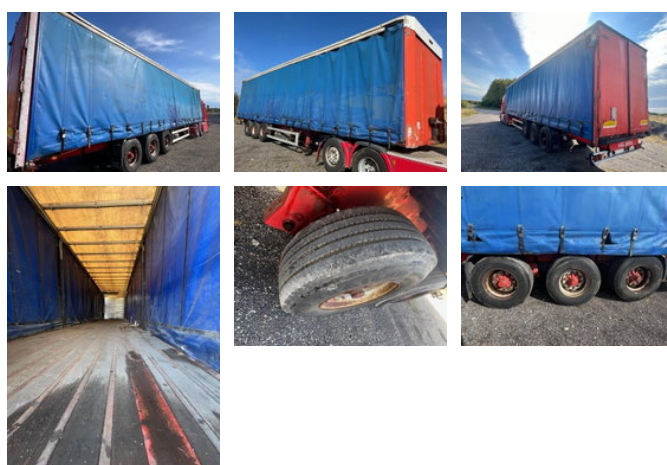

Kel-Berg SKBS 40B - LOCATION : SJAELLAND - 4180 SORO

General features

| | |
|----------------------------|--------------------------|
| Brand | Kel-Berg |
| Subcategory | Sliding curtain |
| Date of first registration | 10-03-2000 |
| Color | Red |
| Condition | Used |
| General condition | generalCondition.average |
| Reference | 6076 |

Characteristics

| | |
|---------------|-------------------|
| Empty weight | 7.200kg |
| GVW | 40.000kg |
| Serial number | SKBS40B30YAKE5917 |

Kel-Berg SKBS 40B - LOCATION : SJAELLAND - 4180 SORO

Technical specifications