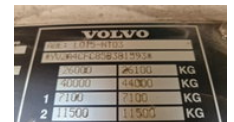

Volvo FH 12.420 6X2. BDF. LOCATION : SJAELLAND - 4180 SORO - AS IS, WHERE IS

General features

Brand	Volvo
Model	FH 12.420
Subcategory	Chassis cab
Container system	cable
Odometer reading	782.225km
Date of first registration	30-09-2005
Color	White
Condition	Used
General condition	generalCondition.average
Fuel	Diesel
Emission class	Euro 3
Reference	6055

Characteristics

Empty weight	9.700kg
GVW	26.000kg
Cabin	Sleeper cabin
Serial number	YV2A4CFC85 B381593

Volvo FH 12.420 6X2. BDF. LOCATION : SJAELLAND - 4180 SORO - AS IS, WHERE IS

Technical specifications

Number of axes	3
Axis configuration	6x2
Transmission	Manual

Description

OBS..PRICE WITH OUT CONTAINER ! ENGINE TYPE D12 D 420.309 KW. GEARBOX TYPE.VT 2214 B.MANUEL. REARAXEL TYPE RSS 1344 B. 2,85-1. WHEEL SIZE. 295X80X22,5 90%90%- 315X70X22,5.80%80%80%80%. 315X70X22,5.80%80%80%80%. SUSPENTION TYPE. FULL AIR. CAB WITH 2 BEDS & A/C. TRUCK DIMENSIONS. L X W X H. 10,40 X 2,55 X 4,00. KOPI.O.P.P. OBS.PRICE WITH OUT CONTAINER ! FOR CONTAINER SIZE 7,80M